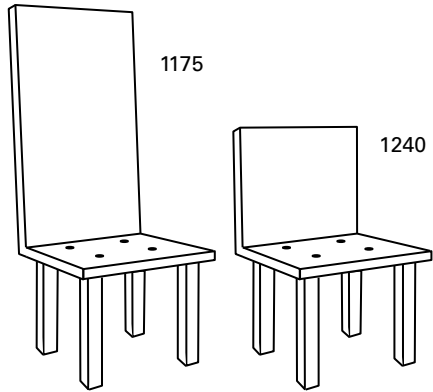

	(W x L x H)
1269	18 x 18 x 18
822	20 x 20 x 12
823	28 x 28 x 12
920	16 x 60 x 29
1432	16 x 72 x 29
824	16 x 90 x 29
846	42 x 90 x 29
865	42 x 138 x 29

Steel Table
(custom sizes available)

	(W x L x H)
989	24 x 24 x 12
990	24 x 24 x 16
991	24 x 48 x 12
992	24 x 48 x 16
993	40 x 40 x 12
994	40 x 40 x 16
1018	24 x 72 x 12
1019	24 x 72 x 16
1251	48 x 48 x 30
1051	42 x 96 x 30

**Resin & Steel
Floating Table**
(on castors)
available illuminated for
additional cost

	(W x L x H)
1257	20 x 20 x 9
1253	20 x 20 x 12
1173	26 x 26 x 9
1258	20 x 20 x 16
1254	26 x 26 x 12
1259	26 x 26 x 16
1441	26 x 40 x 12
1465	26 x 40 x 16
1174	40 x 40 x 9
1255	40 x 40 x 12
1462*	26 x 45 x 16
1260	40 x 40 x 16
1368	48 x 48 x 9
1369	48 x 48 x 12
1370	48 x 48 x 16
1461*	36 x 60 x 16
1524*	43 x 69 x 16

standard resin lip is 7 1/2"
*resin lip 10" on request

Resin Club Chair
(on castors)
includes leather cushions;
available illuminated for additional cost

	(W x L x H)
1386	38 x 38 x 23

1579

1581

Resin Sectional
(on castors)
includes leather cushions;
available illuminated for additional cost

	(W x L x H)
1579*	40 x 40 x 24
1581	40 x 40 x 10

*style 1579 is reversible

Resin & Steel Chair
(on castors)

	(W x L x H)
1175	21 x 19 x 50
1240	21 x 19 x 35

Brass Chair
(W x L x H)

835 19 x 19 x 48

Steel Chair
(on castors)
(W x L x H)