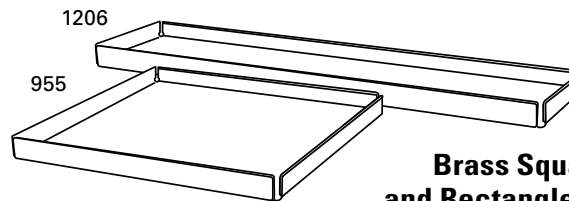

**Brass Square
and Rectangle Trays**

also available in Steel

	(W x L x H)
955	12 x 12 x 1
1209	5 x 36 x 1
1207	4 x 48 x 1
1210	5 x 48 x 1
1208	4 x 60 x 1
1211	5 x 60 x 1
1190	18 x 24 x 1