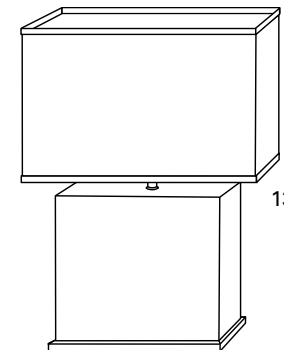

**Resin Rectangle
Table Lamp**

with Shade

(W x L x H)
1113 8 x 4 x 21
1112 12 x 4 x 23
1114 16 x 4 x 26

Resin Round Chandelier

(Dia x H)
1390 3Tier 24 x 56
1391 1Tier 18 x 32

comes with 3 feet of chain;
ceiling must be reinforced; approx weight:
3Tier = 130 lbs
1Tier = 60 lbs