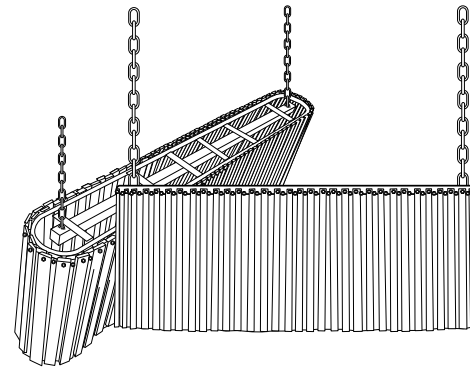

Resin Rectangle Chandelier

(W x L x H)
1421 4 x 42 x 12

comes with 3 feet of chain; ceiling must be reinforced; approx weight 60 lbs